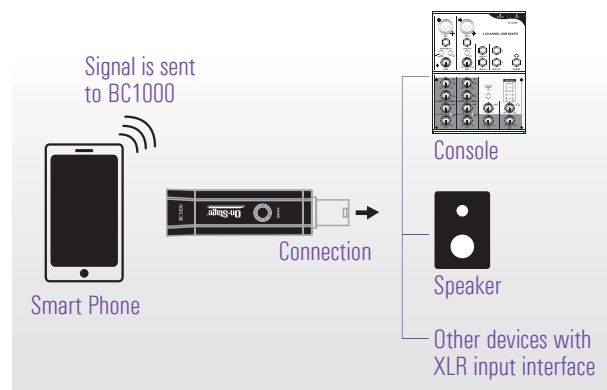

BLUETOOTH CONVERTER

BC1000 | 13322

XLR Unbalanced output connector

On/Off switch

USB charge input

ON/OFF SWITCH: When connecting, red and green blinking; ready to connect. Solid green: connected. Blinking red: Ran out of battery. In Use: Full charge: green light, Out of battery: red light. BC1000 will operate while charging.

FEATURES AND BENEFITS

The On-Stage BC1000 XLR-equipped, rechargeable Bluetooth V4.0 receiver delivers ultra-reliable Bluetooth audio directly to your mixer or powered speaker. Driven by a 3.7V lithium battery complete with included USB charging cable, this compact, convenient instant must-have internally sums stereo signals from your mobile device or computer, eliminating the need for multiple receivers and multiple on-board channels. Super sensitive at -80dbm ($< \pm 0.1\% \text{BER}$) over a 10M wireless transmission range, this effectively noise and distortion free converter may be the new tool you can't imagine living without.

The On-Stage BC1000 allows you to stream audio wirelessly by picking up the signal from your Smart Phone and connecting it to a console, speaker or any other device with XLR input interface.

PRODUCT SPECIFICATIONS