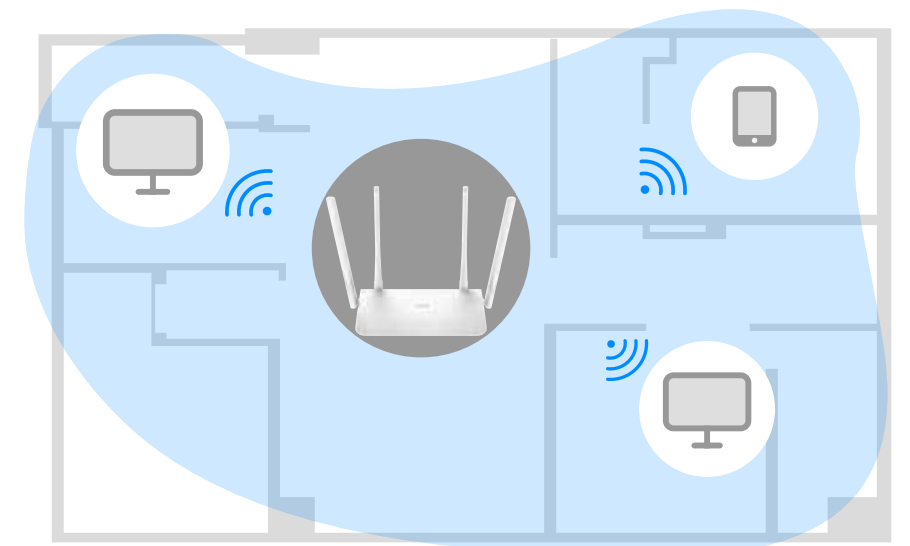

Model: WR1300

AC1200

Dual Band Wi-Fi Router

-  Up to 867Mbps + 300Mbps Wi-Fi Speed
-  Powerful Dual-Core Processor
-  VPN Server and VPN Client Support
-  Enhanced Whole Home Coverage

[Datasheet](#)

Up to 1.2 Gbps Wi-Fi Speed:
Enjoy smooth streaming,
downloading, and gaming
with extremely fast Wi-Fi-
Speed.

Extensive Coverage

Hardware

16MB Flash + 128MB DDR

Powerful Dual-Core Processor

Powerful Dual-Core CPU ensures smooth 4K UHD streaming to Smart TVs, mobile devices and gaming consoles without buffering.

16MB Flash + 128MB DDR

Large capacity flash/DDR design makes the router stable and reliable, ensuring the continuous operation of the system, and provides more space for the file system.

4 x 5dBi High Gain Antennas

High gain antennas boost sensitivity of the router, create connections over greater distances, providing powerful penetration through walls.

5 x Gigabit Ports

Featured with 5 10/100/1000Mbps ports, greatly expands your network capacity, enabling instant large files transferring.

Software

VPN

With built-in VPN, this router can easily establish a connection to VPN Server to transport all your online data and traffic, securing it with its encryption at the same time.