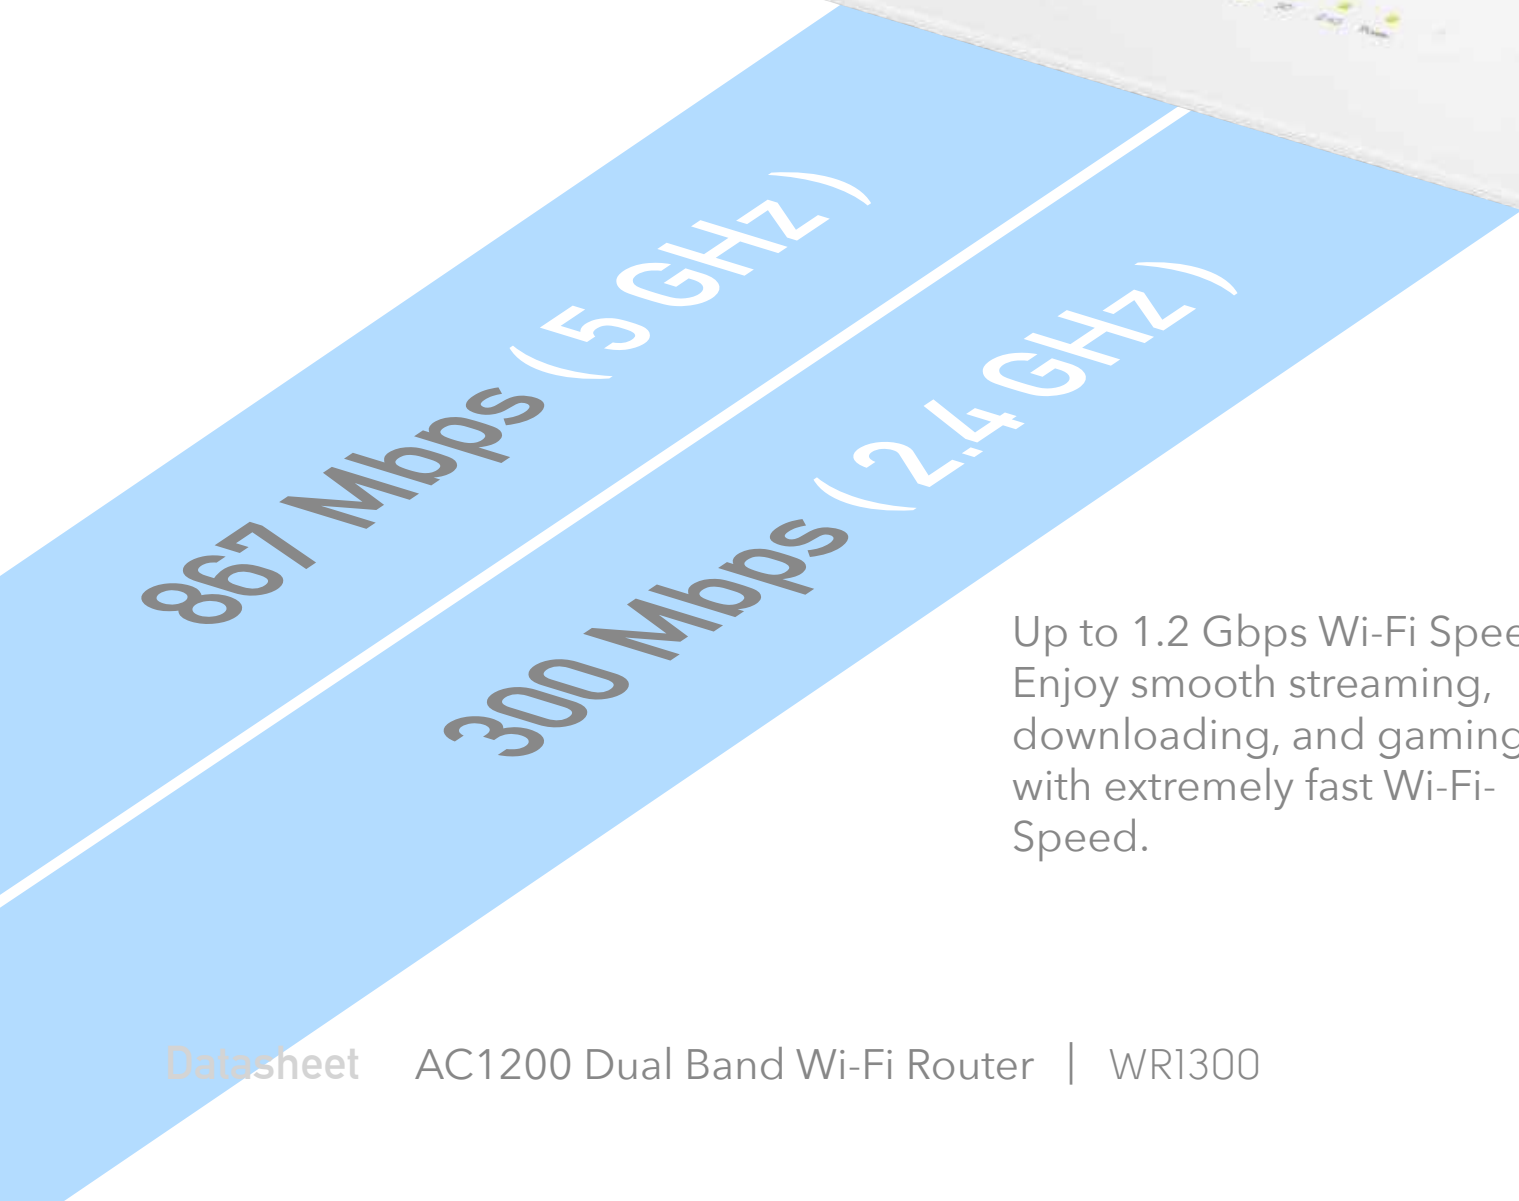

Model: WR1300

AC1200

Dual Band Wi-Fi Router

-  Up to 867Mbps + 300Mbps Wi-Fi Speed
-  Powerful Dual-Core Processor
-  VPN Server and VPN Client Support
-  Enhanced Whole Home Coverage

[Datasheet](#)

Up to 1.2 Gbps Wi-Fi Speed:
Enjoy smooth streaming,
downloading, and gaming
with extremely fast Wi-Fi-
Speed.

Extensive Coverage

Hardware

16MB Flash + 128MB DDR

Powerful Dual-Core Processor

Powerful Dual-Core CPU ensures smooth 4K UHD streaming to Smart TVs, mobile devices and gaming consoles without buffering.

16MB Flash + 128MB DDR

5 x Gigabit Ports

Featured with 5 10/100/1000Mbps ports, greatly expands your network capacity, enabling instant large files transferring.

Software

VPN

With built-in VPN, this router can easily establish a connection to VPN Server to transport all your online data and traffic, securing it with its encryption at the same time.

Hardware Features

Processor	Dual-Core CPU
Flash	128Mbit (16MB)
DDR	1Gbit (128MB)
Antenna	4× Fixed Omni-Directional Antennas
Interface	1× 10/100/1000 Mbps WAN Port 4× 10/100/1000 Mbps LAN Ports
Button	WPS Button, Reset Button
External Power Supply	12 V / 1 A
Dimensions (W x D x H)	204.8 x 137. 5 x 38. 3mm