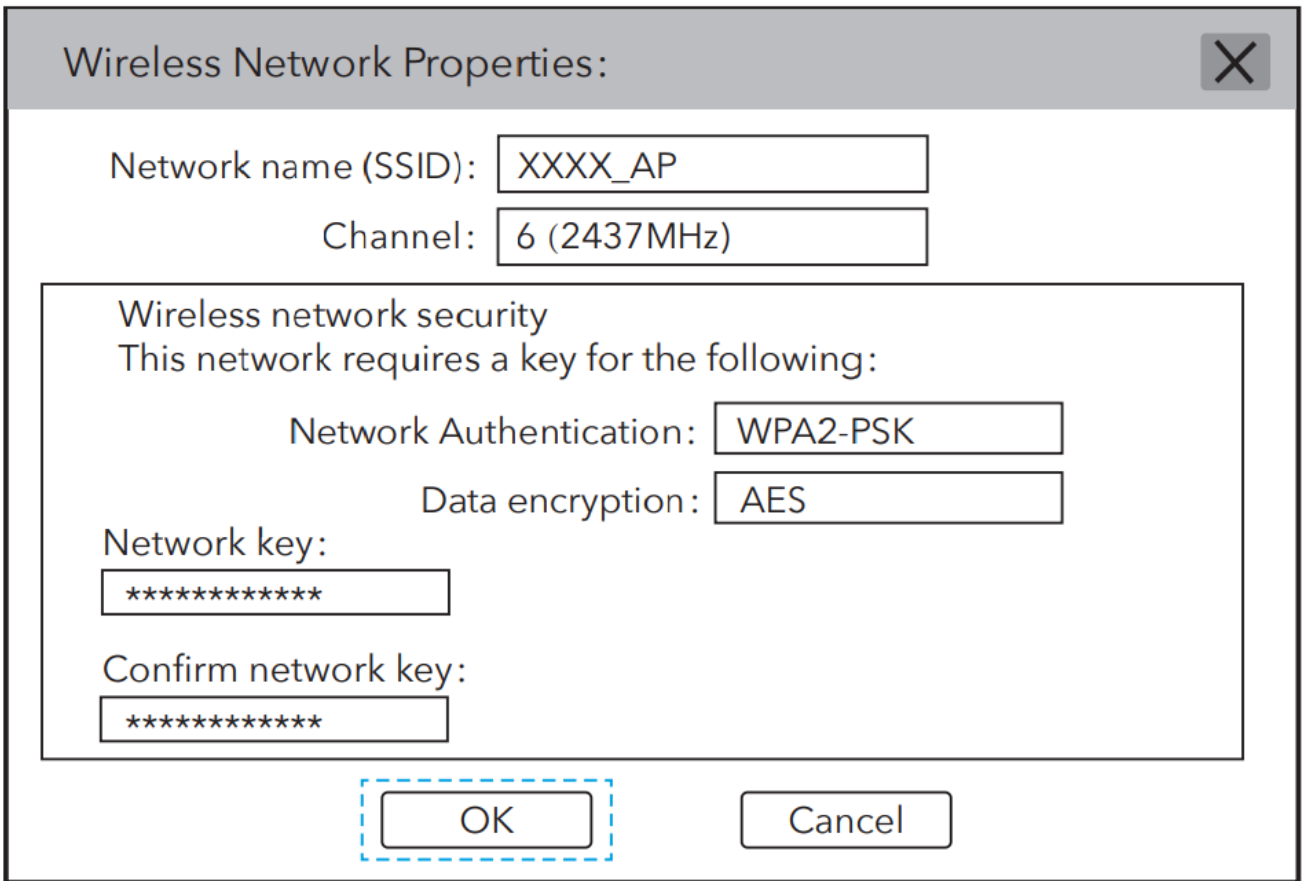

4. After the connection is successful, the signal strength and link quality are displayed, as shown below:

## Soft AP Mode

1. Click on the management software  menu [Mode] to select [Access Point], as shown below:

2. After switching to access point mode, the SSID displays the name of the computer, as shown below:

3. Click on the image above "Configuration" to open the Wireless Network Properties Settings dialog to set the network name (SSID), channel, encryption algorithm and password. Click "OK".

4. Click "ICS" to select the network connected to your computer, click "Application", as shown below: