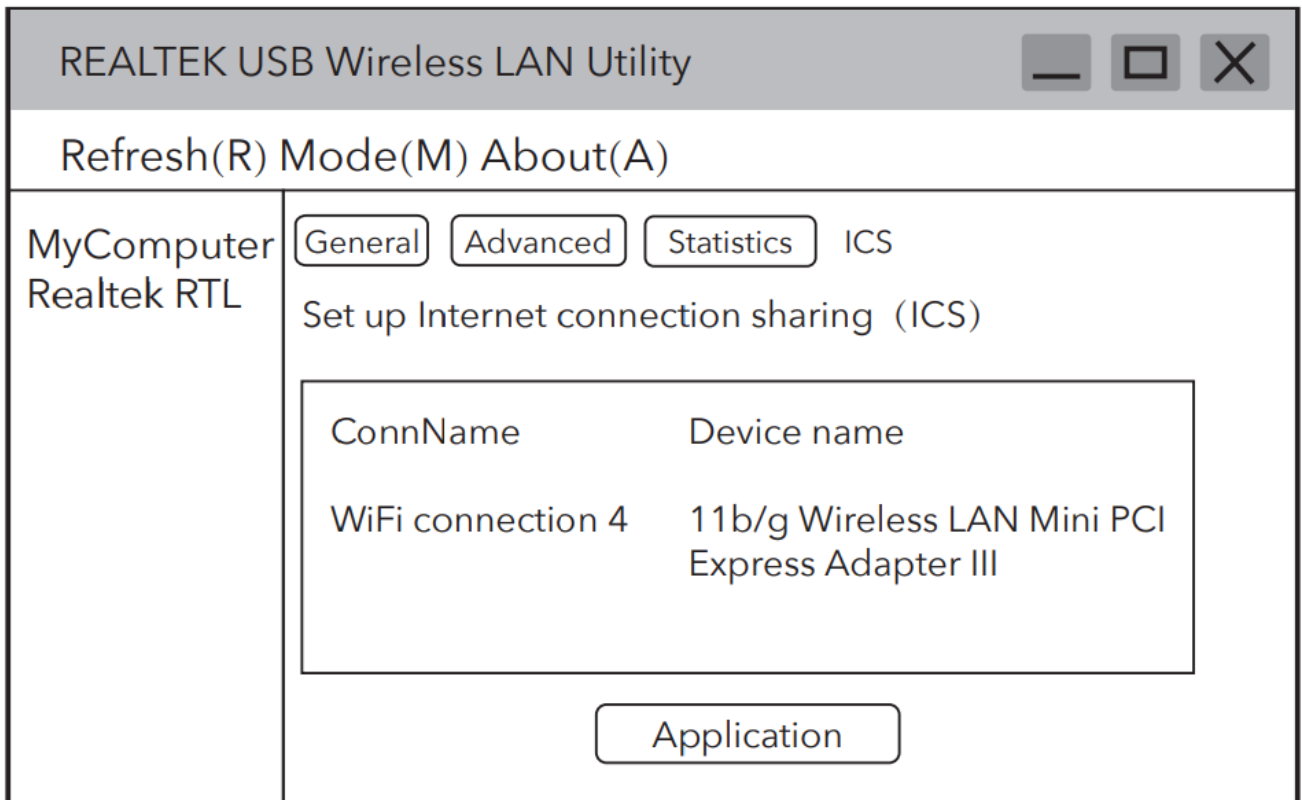

4. After the connection is successful, the signal strength and link quality are displayed, as shown below:

## Soft AP Mode

1. Click on the management software  menu [Mode] to select [Access Point], as shown below:

2. After switching to access point mode, the SSID displays the name of the computer, as shown below:

3. Click on the image above "Configuration" to open the Wireless Network Properties Settings dialog to set the network name (SSID), channel, encryption algorithm and password. Click "OK".

4. Click "ICS" to select the network connected to your computer, click "Application", as shown below: