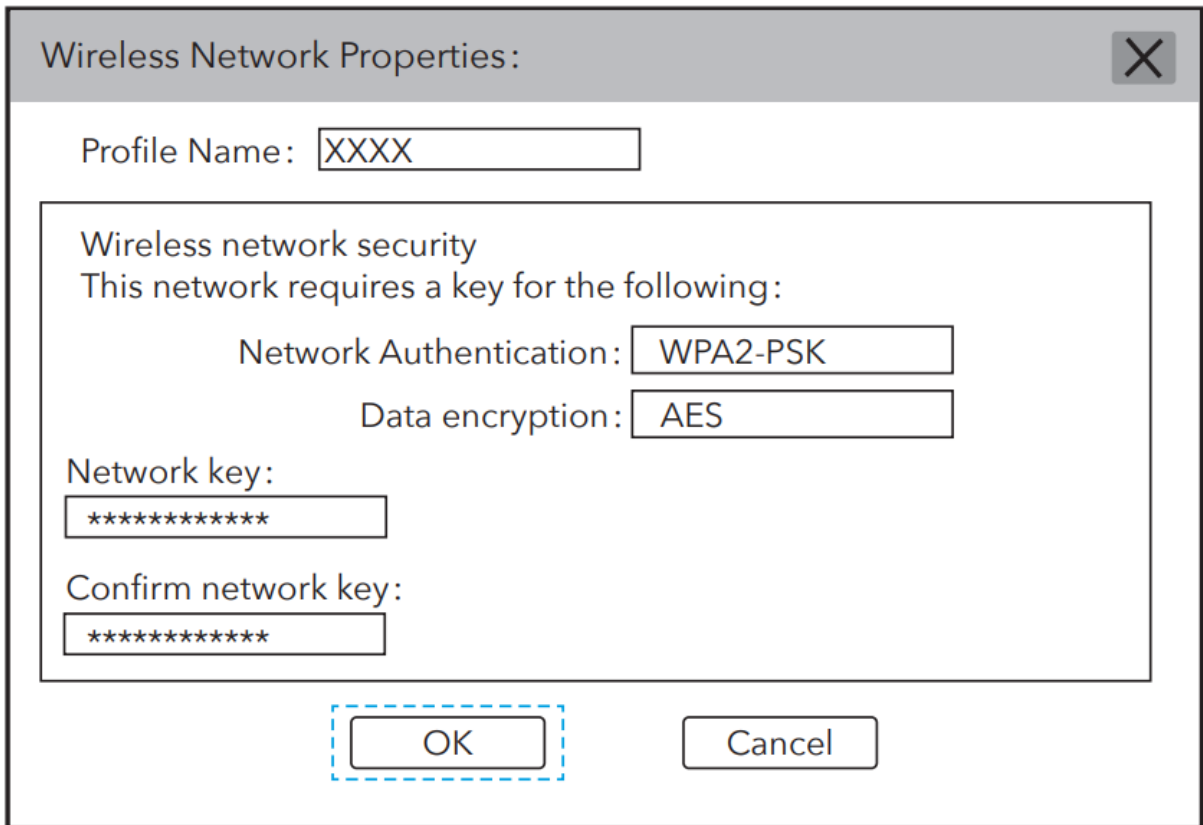

4. After finishing the installation, in the lower right corner of the taskbar, [REALTEK Client Management Software ] appears, indicating the installation succeed.

## WiFi Adapter Mode

1. Double-click "  " REALTEK USB Wireless LAN Utility.
2. Click on the upper menu "Available Network", select the wireless network SSID you want to connect to.

3. Enter the network key, confirm the network key, click "OK" as shown below:

4. After the connection is successful, the signal strength and link quality are displayed, as shown below: