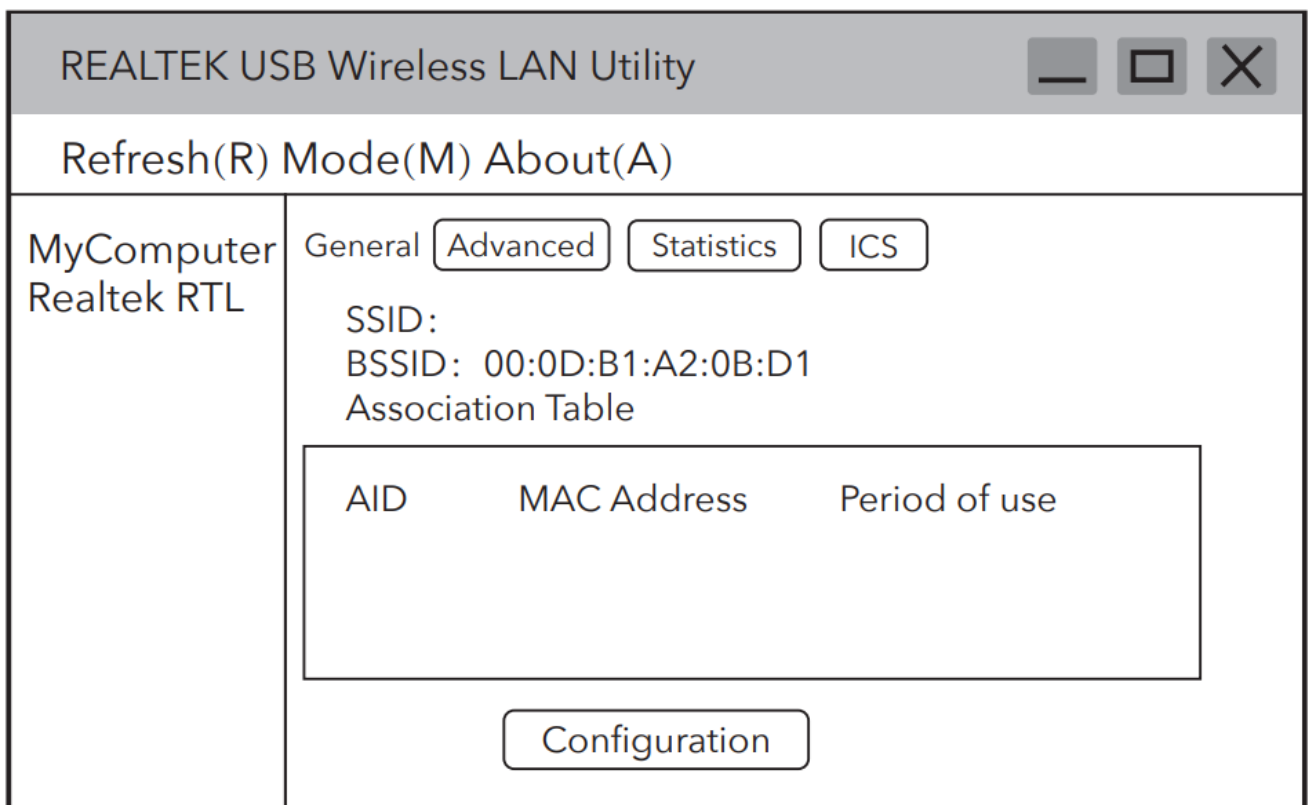

## WiFi Adapter Mode

1. Double-click "  " REALTEK USB Wireless LAN Utility.
2. Click on the upper menu "Available Network", select the wireless network SSID you want to connect to.

3. Enter the network key, confirm the network key, click "OK" as shown below:

4. After the connection is successful, the signal strength and link quality are displayed, as shown below:

## Soft AP Mode

1. Click on the management software  menu [Mode] to select [Access Point], as shown below:

2. After switching to access point mode, the SSID displays the name of the computer, as shown below: