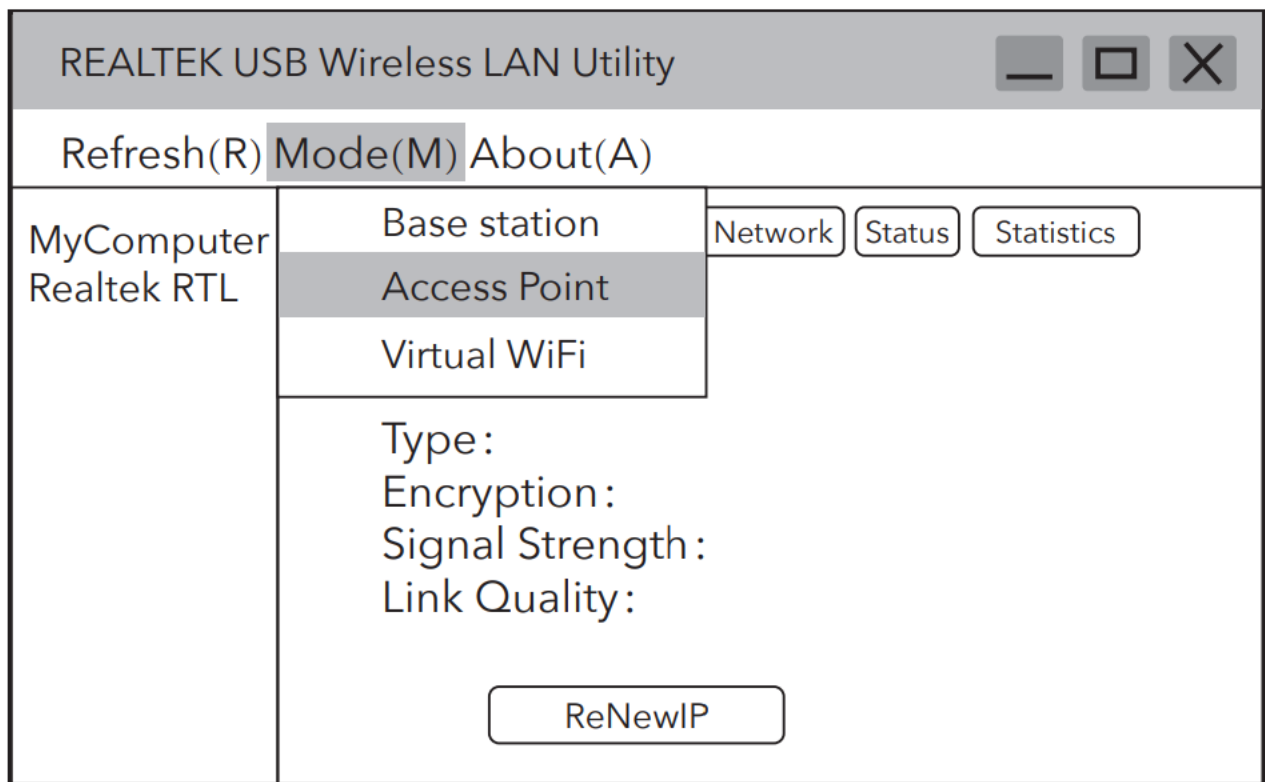

2. After switching to access point mode, the SSID displays the name of the computer, as shown below: