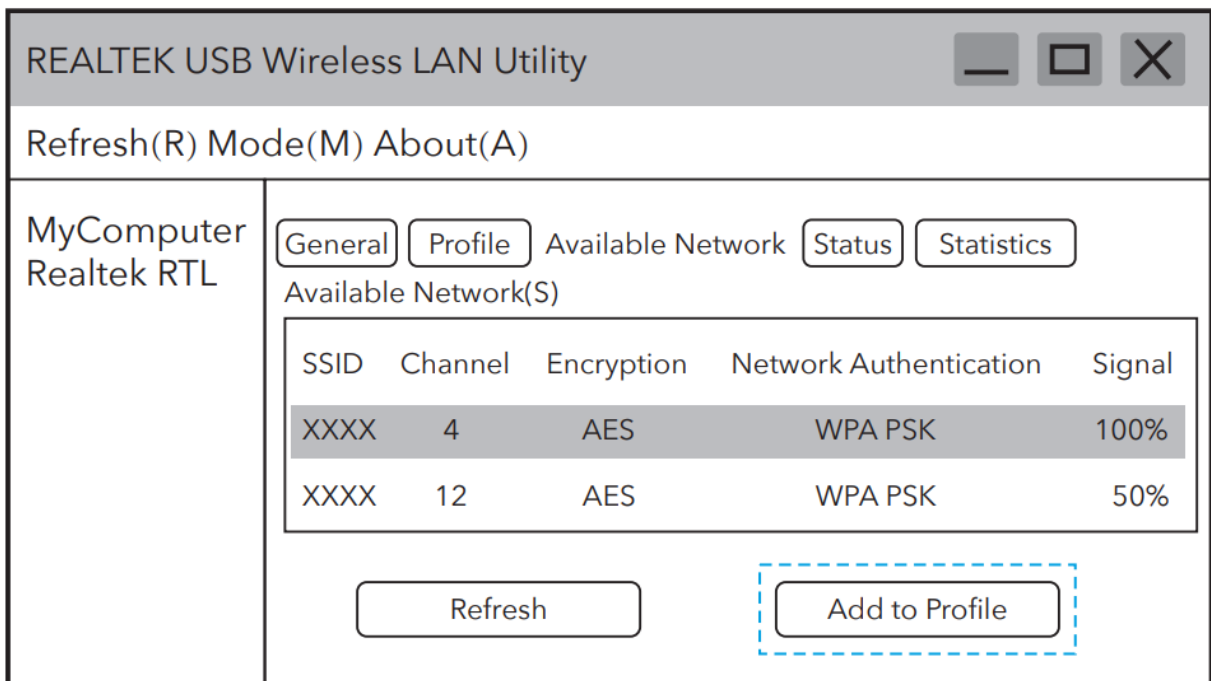

WiFi Adapter Mode

1. Double-click " " REALTEK USB Wireless LAN Utility.
2. Click on the upper menu "Available Network", select the wireless network SSID you want to connect to.