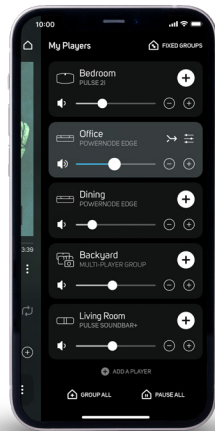

Complete Control

Listeners can control every aspect of the Alpha iQ's operation with the BluOS Controller app, which is available for Android, iOS, macOS, and Windows. Touch controls on the top of the primary speaker also provide immediate access for changing volume, pausing and resuming playback.

Like all BluOS-enabled components, the Alpha iQ can be integrated into popular smart home systems like Control4, Crestron, ELAN, RTI, and URC. Voice control is possible using Amazon Alexa, Google Assistant, and Apple Siri (via AirPlay 2). IR learning is also available for listeners who use harmonized remotes that can operate multiple A/V components.

PSB's Alpha iQ BluOS Powered Speakers make it easy to enjoy True to Nature sound from your favorite streaming services and legacy sources—without cable clutter. It's beautiful sound made simple.