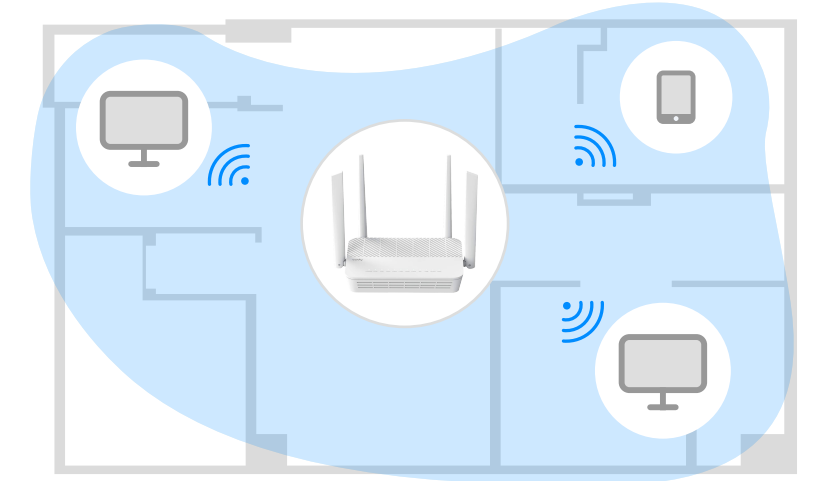

DL/UL MU-MIMO

DL/UL OFDMA

Without OFDMA

More Devices: Wi-Fi 6 uses OFDMA to improve capacity and efficiency of your network, so more devices can connect without slowing down your Wi-Fi.

Specifications

- AX3000 High Speed Wi-Fi 6
- 2.5Gbps Multi-Gigabit WAN Port
- 1.3GHz Dual-core ARM Cortex A53 Processor
- 5-In-1 Multi-Mode Wi-Fi 6 Router
- PPTP/L2TP/OpenVPN/WireGuard/IPsec VPN
- TR069 / TR098 / TR111 / TR181
- EasyMesh / Cudy Mesh Ready