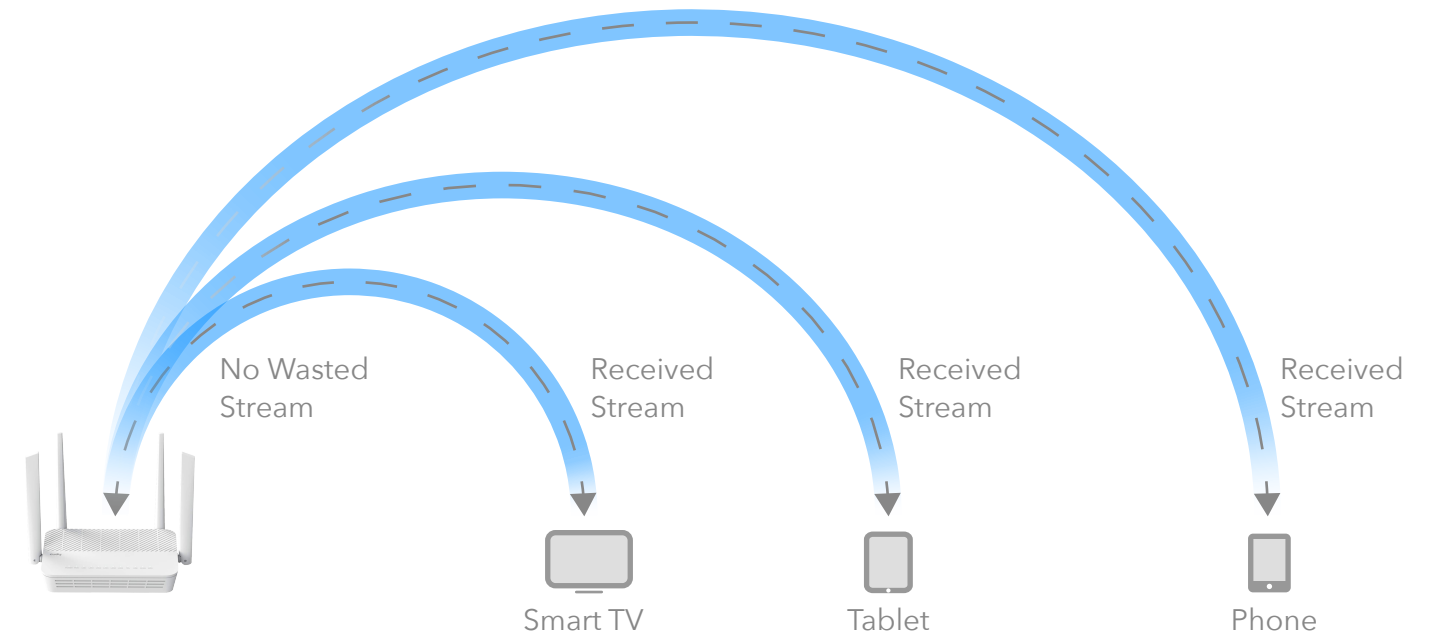

DL/UL MU-MIMO

DL/UL OFDMA

Without OFDMA

More Devices: Wi-Fi 6 uses OFDMA to improve capacity and efficiency of your network, so more devices can connect without slowing down your Wi-Fi.

Specifications

- AX3000 High Speed Wi-Fi 6
- 2.5Gbps Multi-Gigabit WAN Port
- 1.3GHz Dual-core ARM Cortex A53 Processor
- 5-In-1 Multi-Mode Wi-Fi 6 Router
- PPTP/L2TP/OpenVPN/WireGuard/IPsec VPN
- TR069 / TR098 / TR111 / TR181
- EasyMesh / Cudy Mesh Ready