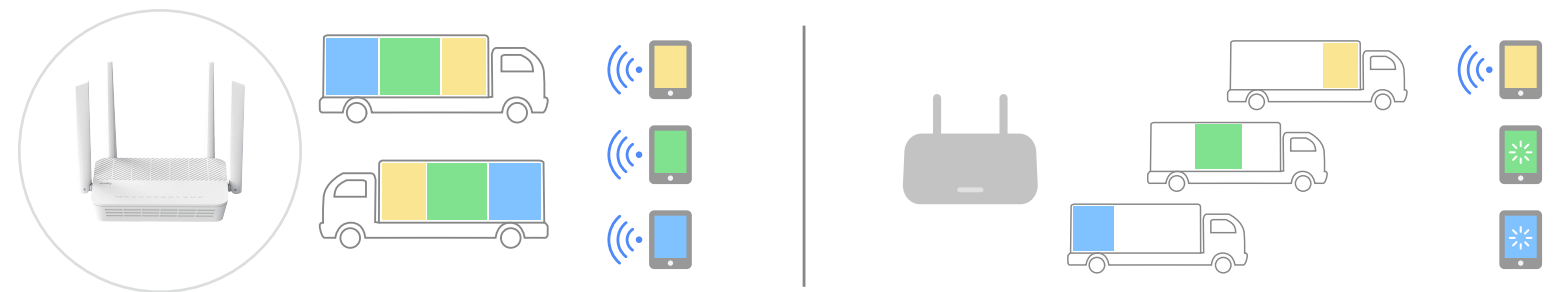

2.5Gbps
WAN Port

MU-MIMO

Dual-Band

Wi-Fi 6 - The Most Powerful Wi-Fi Ever

4X
more capacity

150%
increase in data throughput

AX3000 2976Mbps

AC1200 1167Mbps

100%
backwards compatibility

Up to 3.0Gbps Wi-Fi 6 Speed: Enjoy smooth streaming, downloading, and gaming with extremely fast Wi-Fi 6 Speed.

Features

Extensive Coverage: Beamforming, and four antennas combine to deliver focused reception to devices far away.

DL/UL MU-MIMO

DL/UL OFDMA

Without OFDMA

More Devices: Wi-Fi 6 uses OFDMA to improve capacity and efficiency of your network, so more devices can connect without slowing down your Wi-Fi.

Specifications

- AX3000 High Speed Wi-Fi 6
- 2.5Gbps Multi-Gigabit WAN Port
- 1.3GHz Dual-core ARM Cortex A53 Processor
- 5-In-1 Multi-Mode Wi-Fi 6 Router
- PPTP/L2TP/OpenVPN/WireGuard/IPsec VPN
- TR069 / TR098 / TR111 / TR181
- EasyMesh / Cudy Mesh Ready