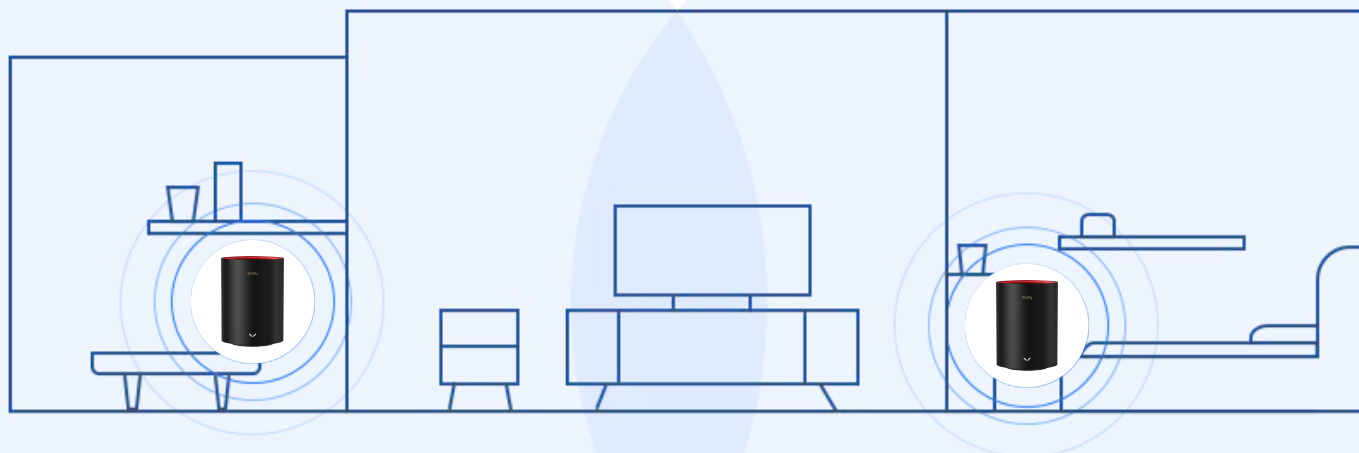

Wi-Fi 6 - The Most Powerful Wi-Fi Ever

4X
more capacity

150%
increase in data throughput

AX3000 2976Mbps

AC1200 1167Mbps

100%
backwards compatibility

Whole Home Mesh, Dead Zone Killer

With Cudy Mesh Wi-Fi 6 System, you'll enjoy advanced whole home WiFi designed to deliver smooth video streaming and fast online gaming to more devices at the same time. Experience the next generation of WiFi 6, perfect for medium to large homes up to 7,000 sq.ft. Want more coverage? Simply add another one.

Apartment

Multi-Story Home

Up to 3Gbps Wi-Fi 6 Speed:
Enjoy smooth streaming,
downloading, and gaming
with extremely fast Wi-Fi 6
Speed.

2.5Gbps WAN Port

Featured with 10/100/1000Mbps ports, greatly expands your network capacity, enabling instant large files transferring.