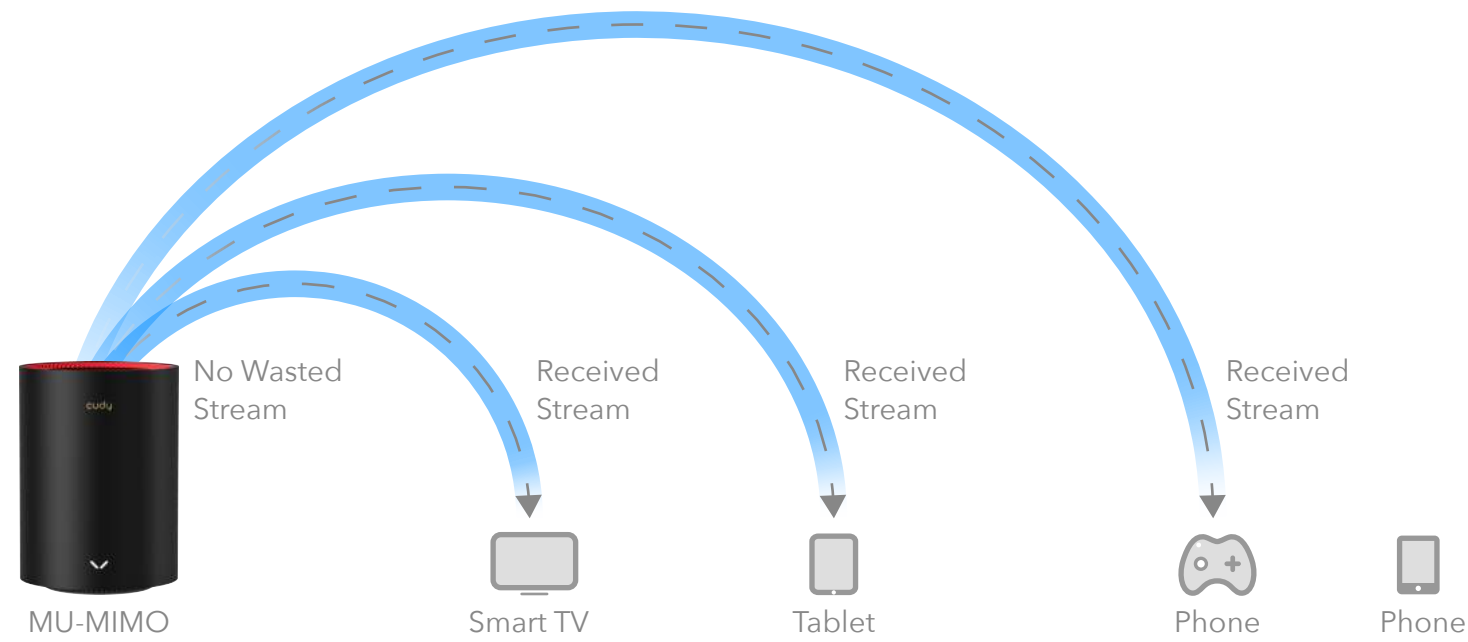

Apartment

Multi-Story Home

Up to 3Gbps Wi-Fi 6 Speed:
Enjoy smooth streaming,
downloading, and gaming
with extremely fast Wi-Fi 6
Speed.

2.5Gbps WAN Port

Featured with 10/100/1000Mbps ports, greatly expands your network capacity, enabling instant large files transferring.

2402 Mbps (5 GHz)
574 Mbps (2.4 GHz)

More Devices: Wi-Fi 6 uses OFDMA to improve capacity and efficiency of your network, so more devices can connect without slowing down your Wi-Fi.

Features

Powerful Dual-Core Processor

Powerful Dual-Core CPU ensures smooth 4K UHD streaming to Smart TVs, mobile devices and gaming consoles without buffering.

Extensive Coverage: Beamforming, and five antennas combine to deliver focused reception to devices far away.

MU-MIMO

Transfer at the same time

Software

VPN

With built-in VPN, this router can easily establish a connection to VPN Server to transport all your online data and traffic, securing it with its encryption at the same time.