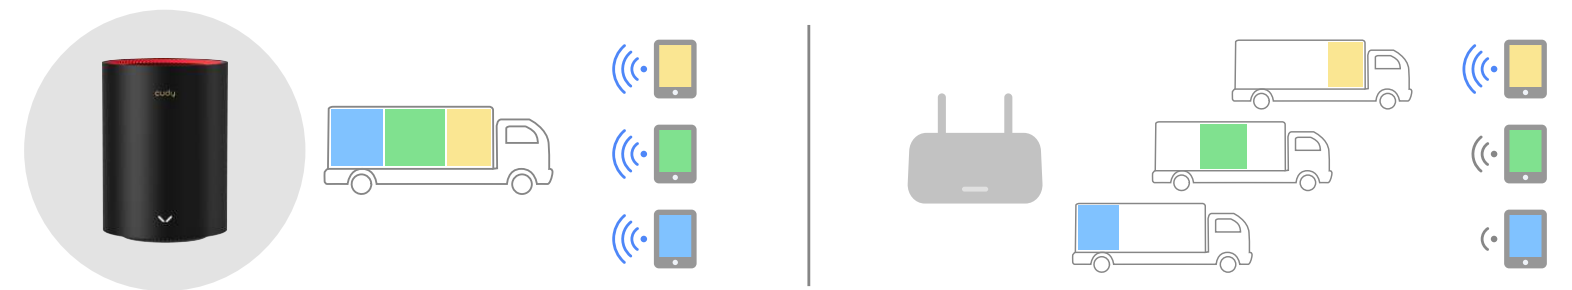

Multi-Story Home

More Devices: Wi-Fi 6 uses OFDMA to improve capacity and efficiency of your network, so more devices can connect without slowing down your Wi-Fi.